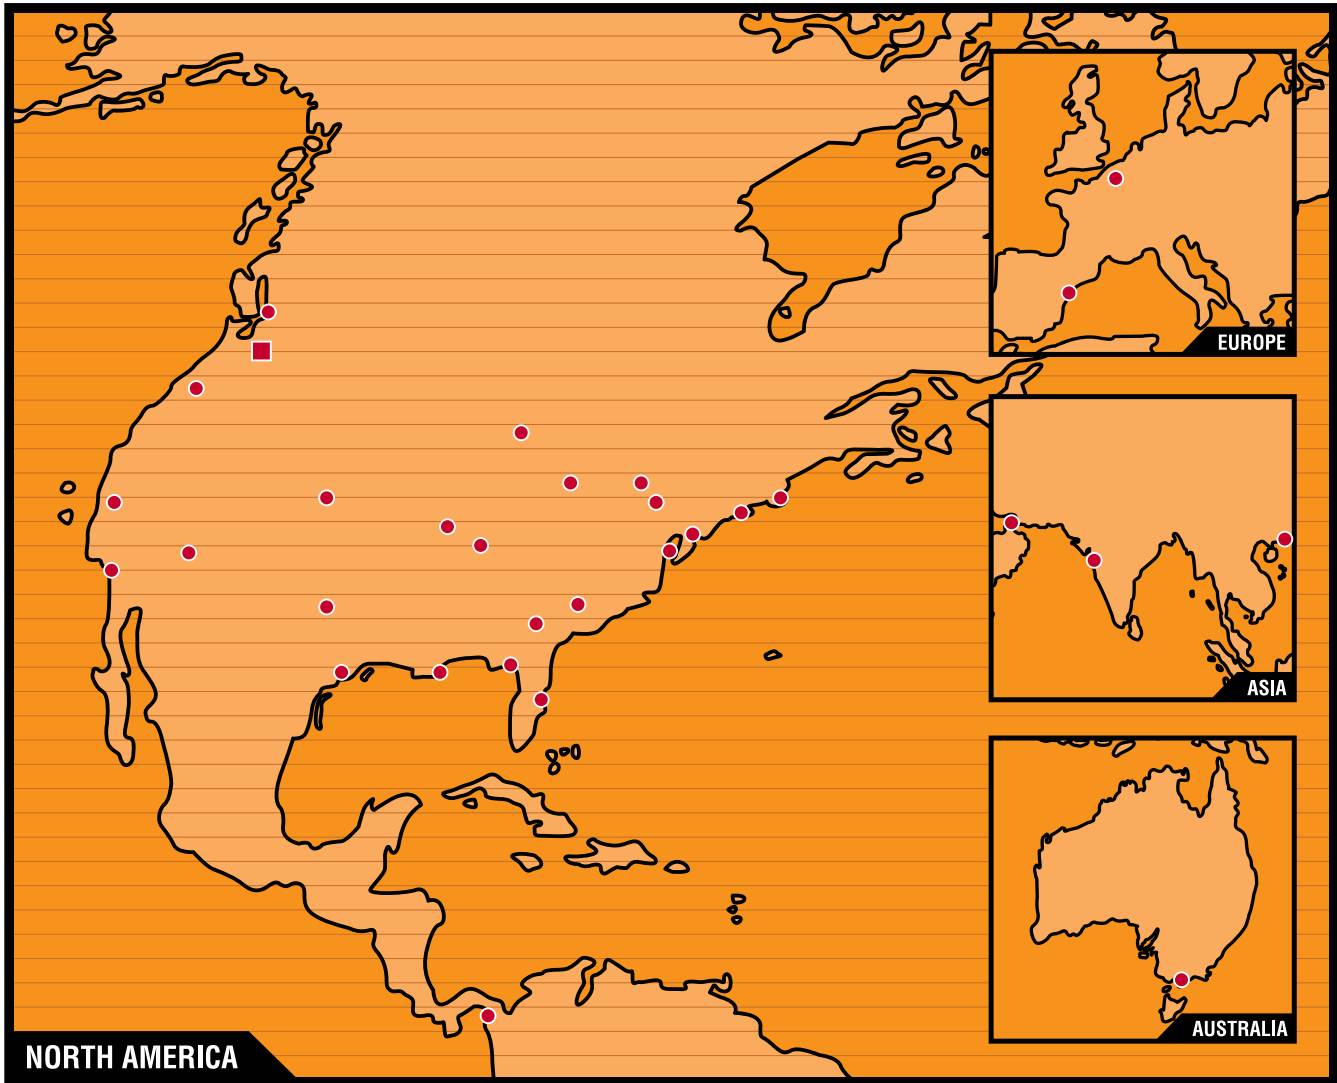

Spider Locations

World Headquarters:

Seattle

Operation Centers:

Atlanta

Boston

Charlotte

Chicago

Cleveland

Dallas

Denver

Detroit

Houston

Kansas City

Las Vegas

Minneapolis

New Orleans

New York

Orlando

Panama City

Pensacola

Philadelphia

Portland

St Louis

San Diego

San Francisco

Seattle

Vancouver, B.C.

Washington DC/Baltimore

Also:

Antwerp

Barcelona