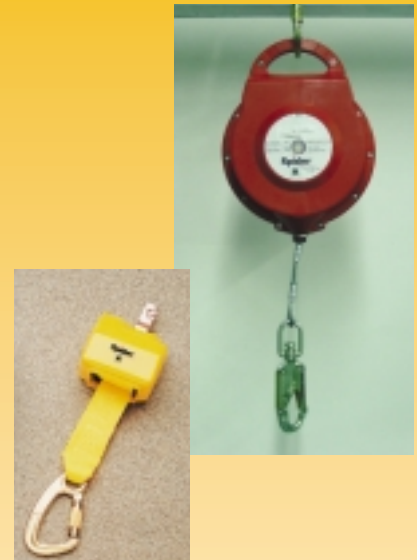

# Spider Self-Retracting Lifelines

New lightweight Spider Self-Retracting Lifelines are designed for safety and durability

Maximum Angle  
180° (Straight)

Minimum Angle  
120°

SC-40  
2 Req

Spider Self-Retracting Lifelines (SRLs) are ideal for a full-range of applications including construction and general maintenance. Constructed of durable, impact-resistant housings with steel frames, Spider SRLs are designed to endure the demands of rigorous work environments.

- **Affordably priced**—the Spider line of retractables provide a better value than competitive units
- **Quick-activating braking mechanism**—arrests free-fall to less than two-feet, requires less fall clearance than a shock-absorbing lanyard and provides for a quick, safe rescue

- **Variety of working lengths**—lifeline available in 9-, 10-, 11-, 20-, 30-, 50- and 65-feet
- **No annual factory re-certification required**—lowers cost of ownership and increases productivity\*

\*Except in Canada where CSA requires annual factory recertification

### More Features/Benefits of Spider Self-Retracting Lifelines

- **Integral handle**—wire rope models include an integral handle making them easy to carry and install
- **Snap hook with swivel**—prevents the lifeline from twisting and tangling
- **Visual load indicator**—indicates the unit must be removed from service
- **Narrow payout port**—minimizes debris entering unit
- **Performance meets the standards**—meets OSHA 1926.502, ANSI Z359.1, ANSI A10.14 and CSA Z259.2.2-98 Type 2