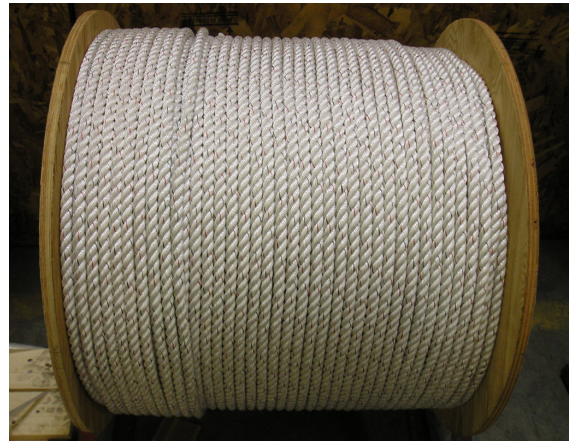

New Product Alert – Safety Line

704076-1 - LIFELINE;VERTICAL;5/8

New Spider safety line has a stronger tensile strength and quick delivery at a great price

- Firmer lay creating more control
- Smoother trailing action for trailing rope grabs
- Hockle resistant construction
- US-made product
- Spider-logo'd tag on all lengths
- Availability of full reels for self-sizing ropes
- Spider black and red tracer
- Conforms to and Tested to OSHA 1926.502(d)(9), ANSI Z359.1-2007

704076-1: LIFELINE;VERTICAL;5/8
704076-600: LIFELINE;VERTICAL;5/8;600FT
704076-1200: LIFELINE;VERTICAL;5/8;1200FT
704076-2400: LIFELINE;VERTICAL;5/8;2400FT

Strength: 10,000 lbs. minimum
Weight: 10.4 lbs per 100 ft.
Material: 5/8" diameter three strand polyester/copolymer combo
Color: Distinctive Spider black and red tracer