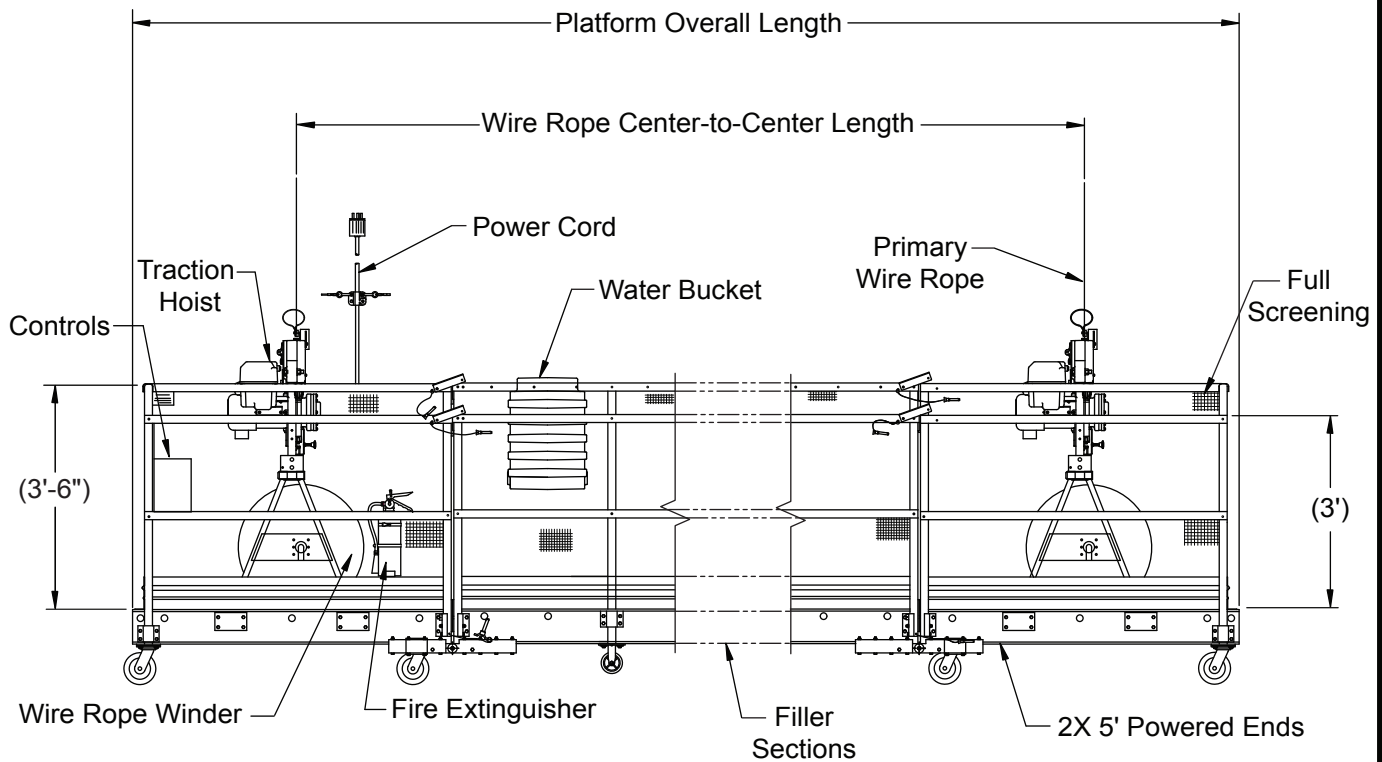

**DATA & SPECIFICATION SHEET
TRACTION HOIST POWERED PLATFORM**

Sheet No. Traction Hoist Powered Platform (rev 04/03)

Spider Permanent Installations
365 Upland Drive
Tukwila, WA 98188 USA

Phone: (206) 575-6445 / Fax: (206) 575-6240
E-mail: spiderpi@safeworks.com
Internet: www.SpiderStaging.com/pi

THIS DATA SHEET AND ALL REPRODUCTIONS ARE THE PROPERTY OF SPIDER®. ALL DIMENSIONS AND FIGURES SHOWN ARE FOR GENERAL INFORMATION ONLY AND SHOULD BE CONFIRMED AND PERMISSION OBTAINED FROM SPIDER BEFORE BEING USED FOR DESIGN OR CONSTRUCTION PURPOSES. ALL INFORMATION IS SUBJECT TO CHANGE WITHOUT NOTICE. SPIDER® IS A DIVISION OF SAFEWORKS™ LLC