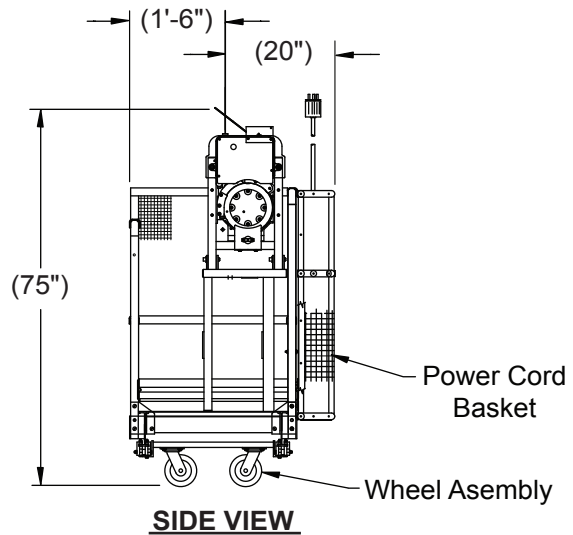

**DATA & SPECIFICATION SHEET
TRACTION HOIST POWERED PLATFORM**

Sheet No. Traction Hoist Powered Platform (rev 04/03)

Spider Permanent Installations
365 Upland Drive
Tukwila, WA 98188 USA

Phone: (206) 575-6445 / Fax: (206) 575-6240
E-mail: spiderpi@safeworks.com
Internet: www.SpiderStaging.com/pi