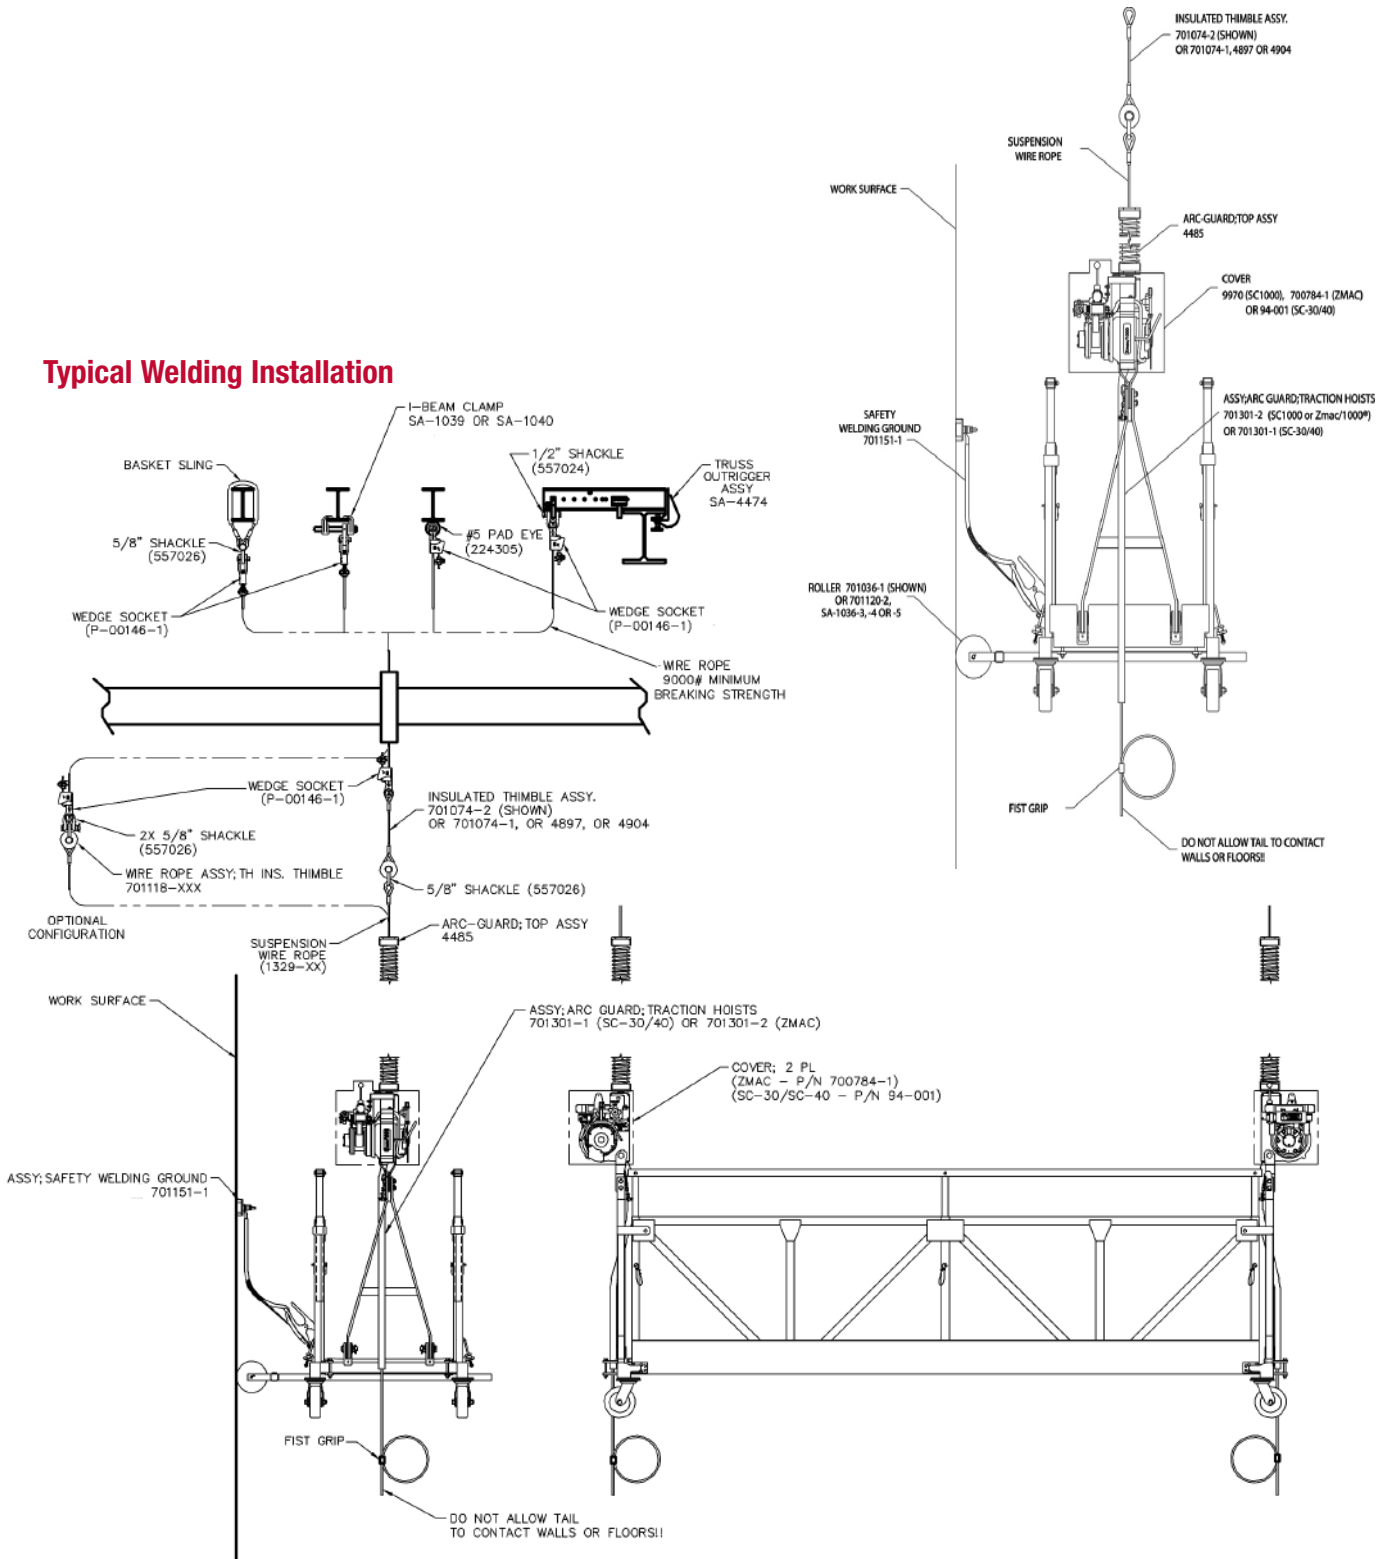

Welding Installation Details

Typical Welding Installation

More information online at www.spiderstaging.com

For more information, call: 1-877-774-3370