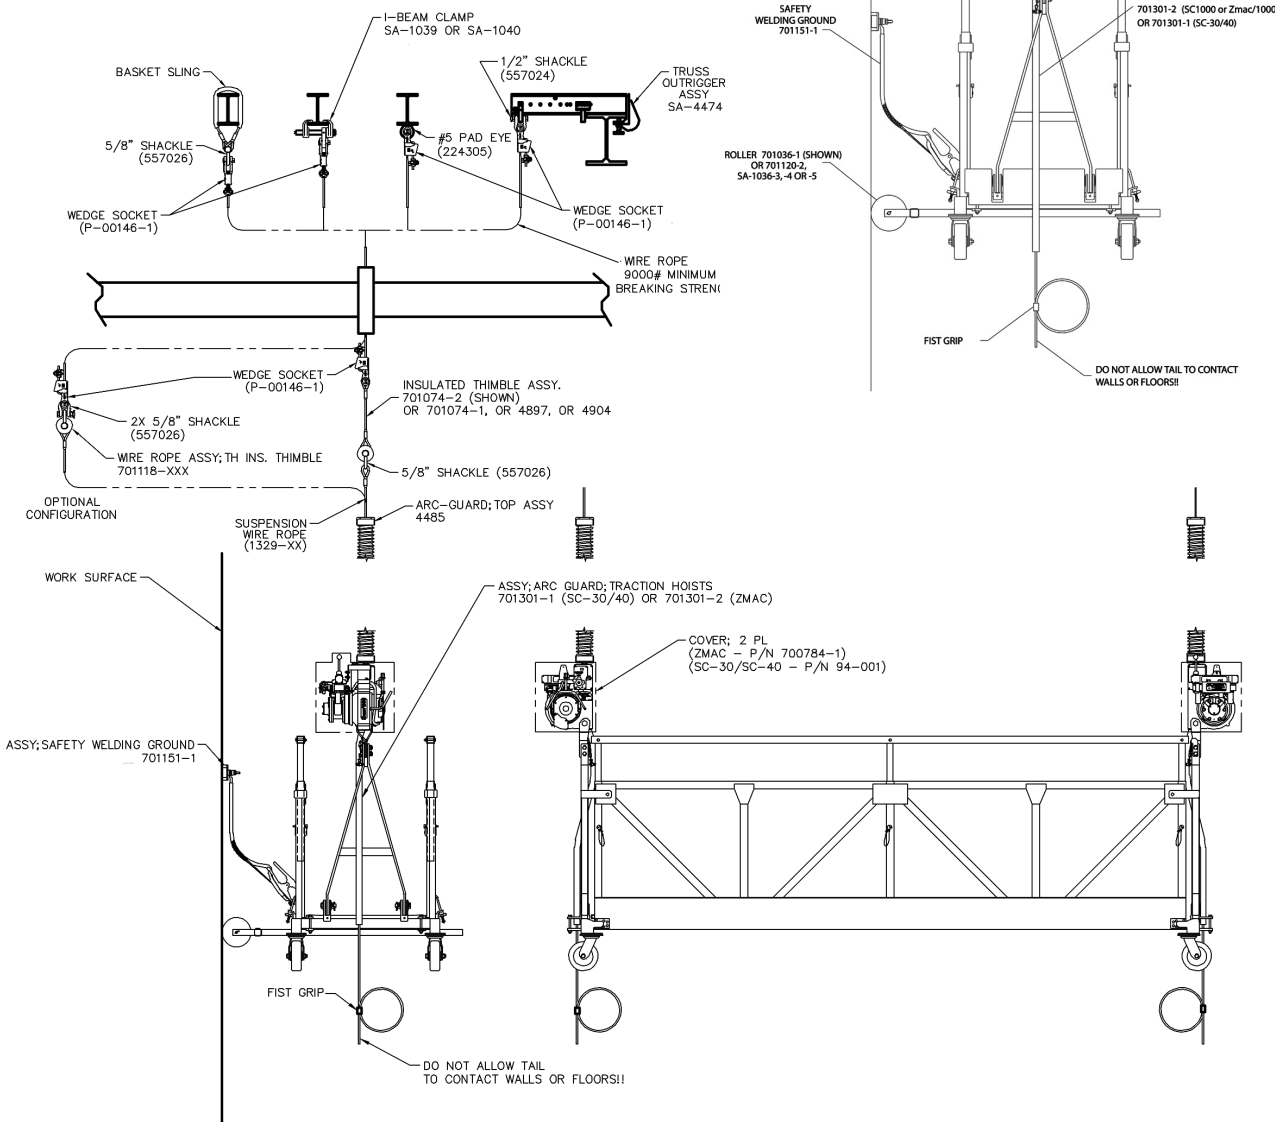

Welding Installation Details

FALL
PROTECTION

MATERIAL
HOISTING

WIND ACCESS

SERVICE
EXPERTISE

FORMS,
APPLICATIONS
& DOCUMENTS

APPENDIX

OVERVIEW

TRACTION
HOISTS

DRUM HOISTS/
WORK CAGES

MODULAR
PLATFORMS

RIGGING
PRODUCTS

WIRE ROPE,
ELECTRICAL
& WELDING
ACCESSORIES

TEMPORARY
ACCESS FORMS

Typical Welding Installation

Call or click for more information
1-877-774-3370
www.spiderstaging.com