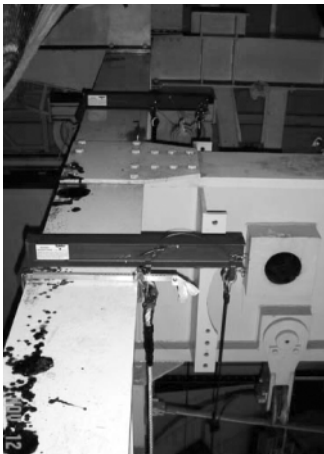

Overview

A word about Spider rigging devices... Trustworthy
Rigging of suspended scaffolds all comes down to the support devices from which the stage hangs. There is no room to scrimp on this vital part of your suspended system. Know what you're getting and demand the best. For 65 years, Spider has been building quality rigging devices in the USA. We were first to market and fast to innovate at the request of customers for applications that needed that extra performance to make their work more productive. We continue to custom design rigging devices today.

There is a difference when it comes to rigging devices. Look for devices that meet the ANSI/SSFI SPS 1.1-1/03 standard. Spider assisted in pioneering this standard to help contractors evaluate rigging products that are built to a common testing and labeling standard. It's the sign of quality.