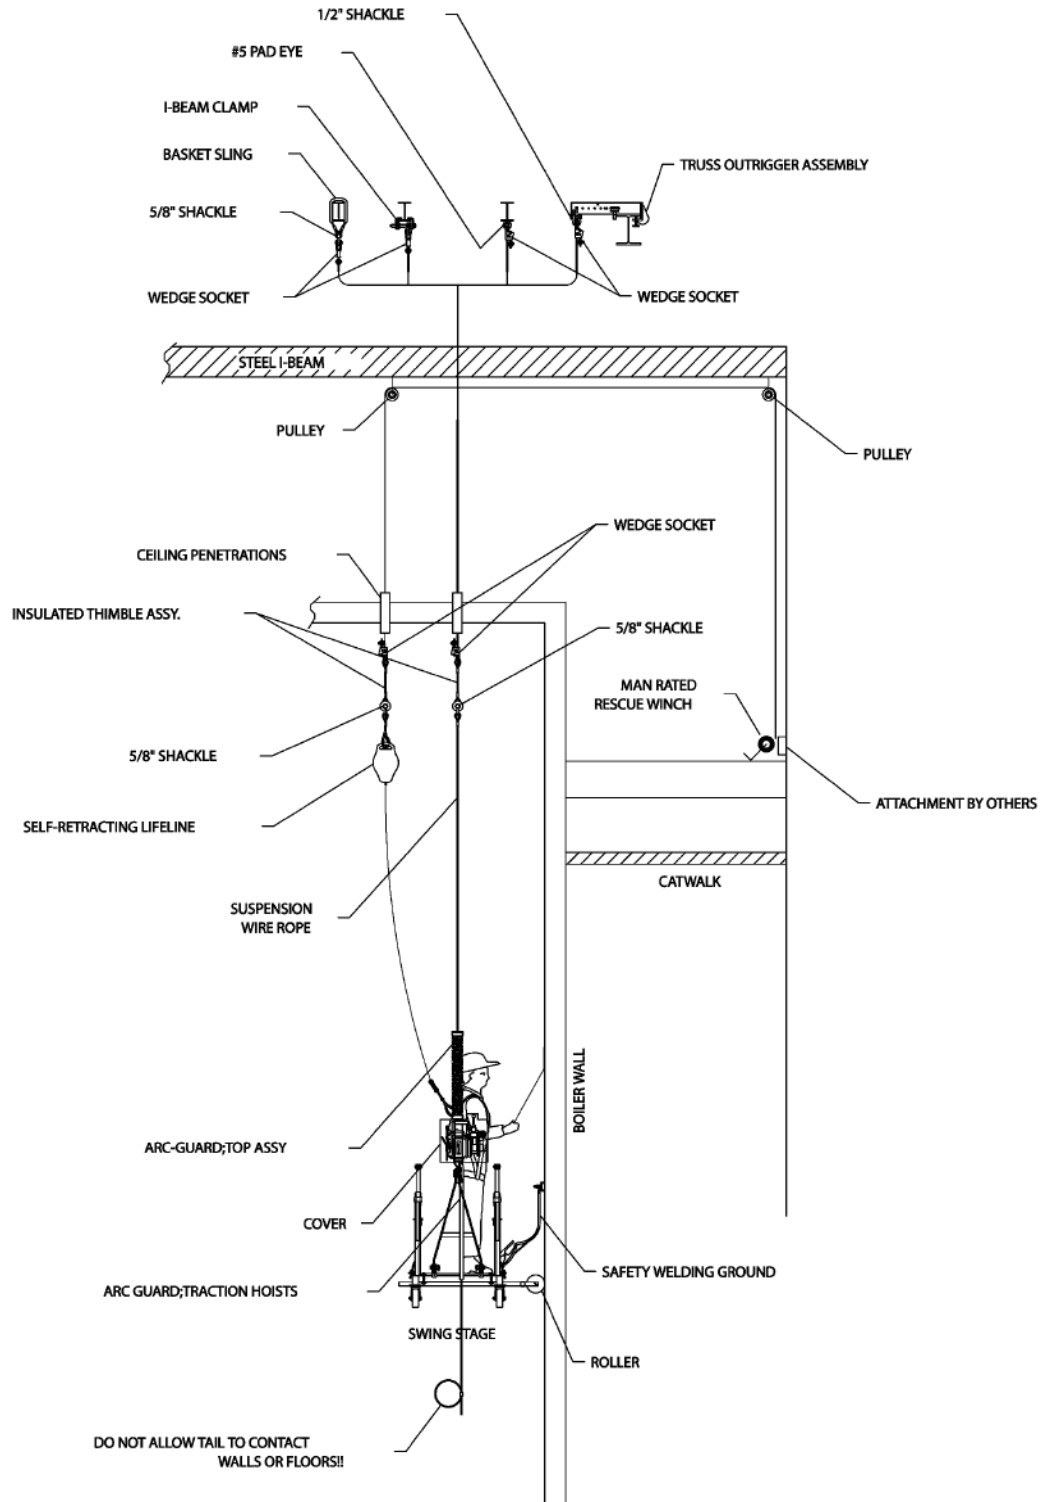

# Welding Installation Details: Traction Hoists

For a complete list of welding accessories, see page 225.

More information online at [www.spiderstaging.com](http://www.spiderstaging.com)

# Welding Installation Details: Drum Hoists

For more information, call: 1-877-774-3370