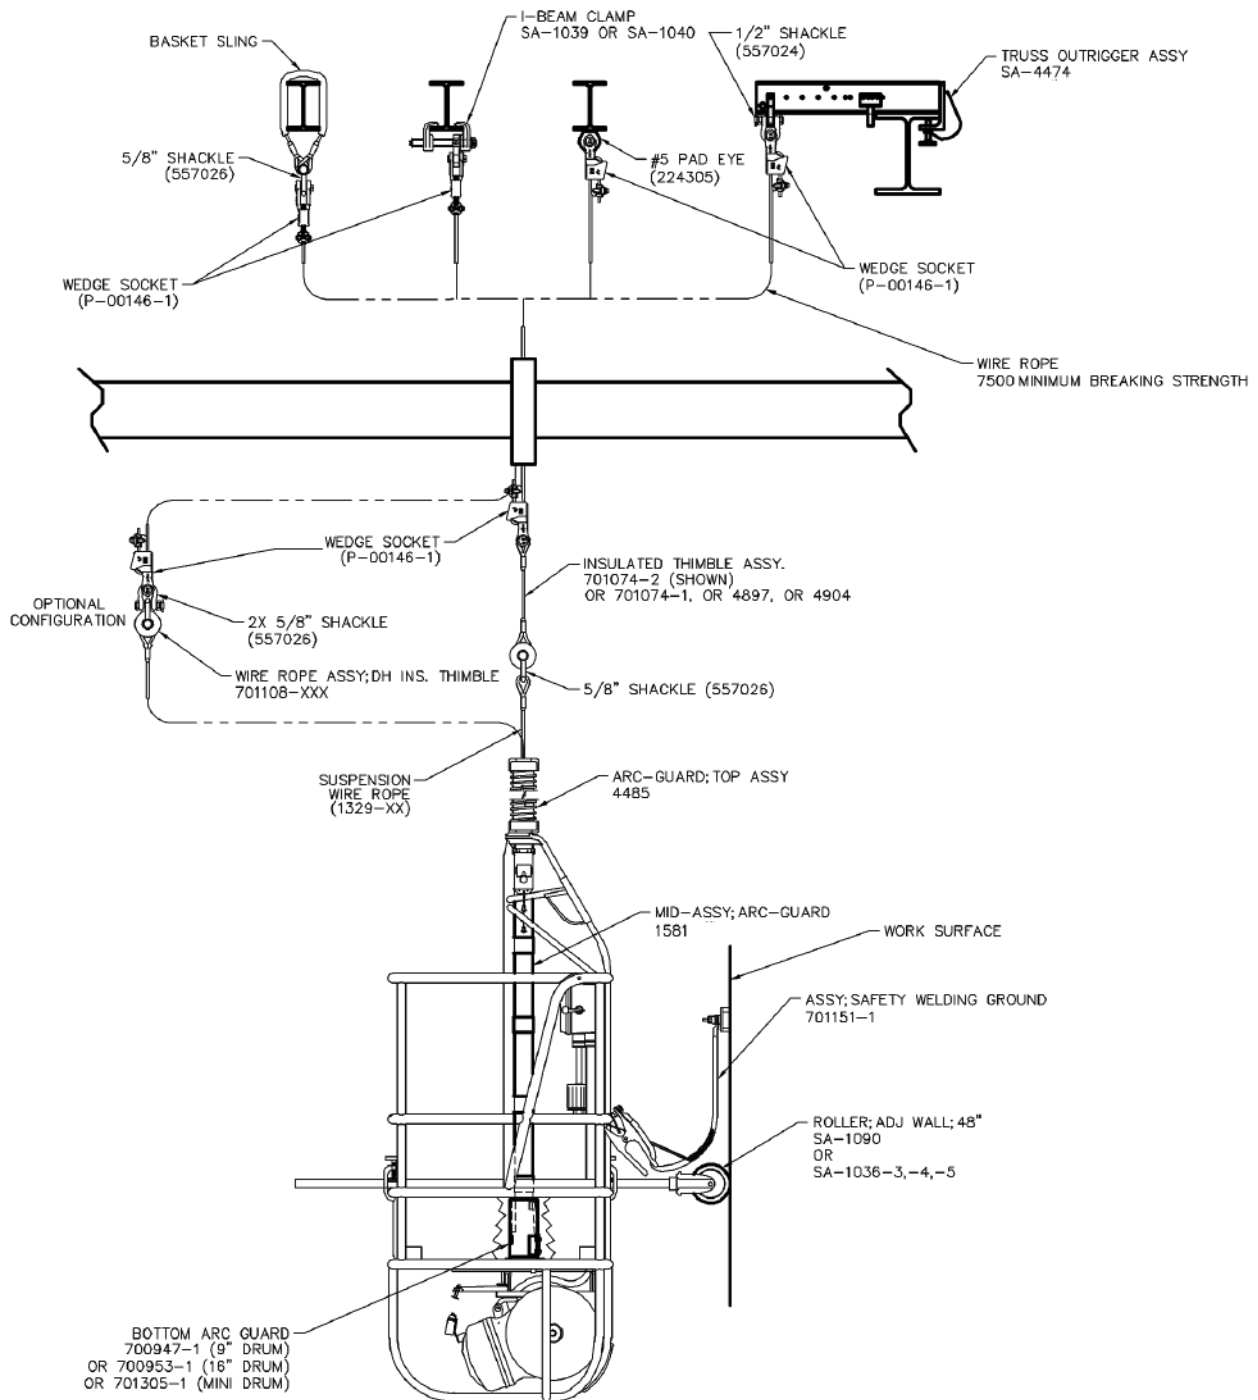

# Welding Installation Details: Traction Hoists

For a complete list of welding accessories, see page 225.

More information online at [www.spiderstaging.com](http://www.spiderstaging.com)

# Welding Installation Details: Drum Hoists

For more information, call: 1-877-774-3370